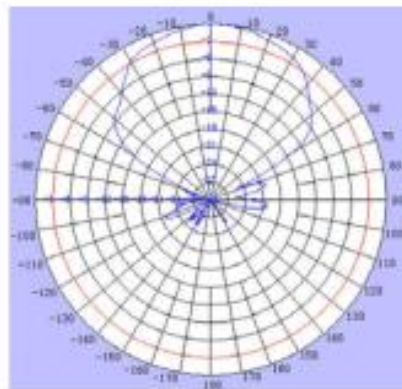

Specifications

Specification	Description
Frequency Range (MHz)	698 to 960 1710 to 2500 2500 to 2700
Gain	9.9 10.9 10.4
Vertical Beamwidth	57 43 46
Horizontal Beamwidth	63 52 54
Front to Back Ratio - dB	23 16 20
VWSR	≤1.5 / ≤1.5 / ≤1.8
Nominal Impedance	50 Ohm
Polarization	Vertical
Max Power	50 W
Connector	N-Female
Dimensions (L x W x H)	17.4 x 8.1 x 1.5 in (44.2 x 20.8 x 3.8 cm)
Operating Temperature	-40° to 140° F (-40° to 60° C)
Wind Rating	123 mph
Weight	2.2 lbs (0.998 kg)
Mounting	Mast / Pole
Mast Diameter	1.6 to 2.0 in. (4.1 to 5.1 cm)

Patterns:

1900 MHz

Where Automation
Connects™

Global Distribution

ProSoft Technology® products are distributed and supported worldwide through a network of over 500 distributors in over 50 countries. Our knowledgeable distributors are familiar with your application needs. For a complete list of distributors, go to: www.prosoft-technology.com

Ordering Information

To order this product, please use the following:

**698 to 2700 MHz 10/11
dBi Directional
Antenna**

A072710NJ-DS

To place an order, please contact your local ProSoft Technology distributor. For a list of ProSoft Technology distributors near you, go to: www.prosoft-technology.com

and select *Where to Buy* from the menu.

Copyright © 2016 ProSoft Technology, Inc.
All Rights Reserved. 12/1/2016

Specifications subject to change without notice.