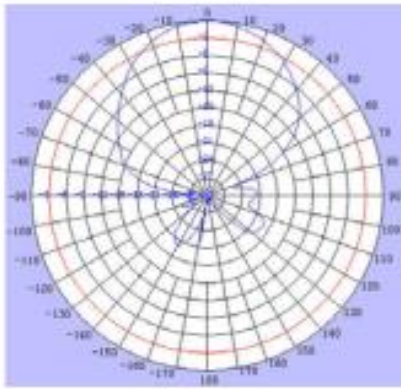

Specifications

Specification	Description
Frequency Range (MHz)	698 to 960 1710 to 2500 2500 to 2700
Gain	9.9 10.9 10.4
Vertical Beamwidth	57 43 46
Horizontal Beamwidth	63 52 54
Front to Back Ratio - dB	23 16 20
VWSR	≤1.5 / ≤1.5 / ≤1.8
Nominal Impedance	50 Ohm
Polarization	Vertical
Max Power	50 W
Connector	N-Female
Dimensions (L x W x H)	17.4 x 8.1 x 1.5 in (44.2 x 20.8 x 3.8 cm)
Operating Temperature	-40° to 140° F (-40° to 60° C)
Wind Rating	123 mph
Weight	2.2 lbs (0.998 kg)
Mounting	Mast / Pole
Mast Diameter	1.6 to 2.0 in. (4.1 to 5.1 cm)

Patterns:

800 MHz