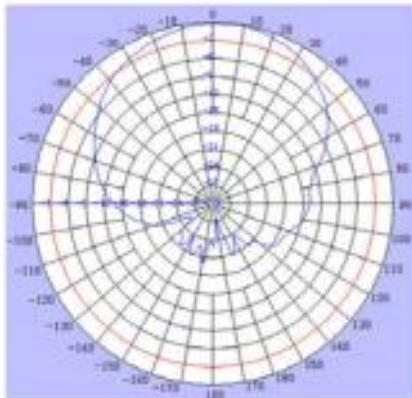

Specifications

Specification	Description
Frequency Range (MHz)	698 to 960 1710 to 2500 2500 to 2700
Gain	9.9 10.9 10.4
Vertical Beamwidth	57 43 46
Horizontal Beamwidth	63 52 54
Front to Back Ratio - dB	23 16 20
VWSR	≤1.5 / ≤1.5 / ≤1.8
Nominal Impedance	50 Ohm
Polarization	Vertical
Max Power	50 W
Connector	N-Female
Dimensions (L x W x H)	17.4 x 8.1 x 1.5 in (44.2 x 20.8 x 3.8 cm)
Operating Temperature	-40° to 140° F (-40° to 60° C)
Wind Rating	123 mph
Weight	2.2 lbs (0.998 kg)
Mounting	Mast / Pole
Mast Diameter	1.6 to 2.0 in. (4.1 to 5.1 cm)

Patterns:

800 MHz

1900 MHz

E-Plane

800 MHz

1900 MHz

H-Plane

Where Automation
Connects™