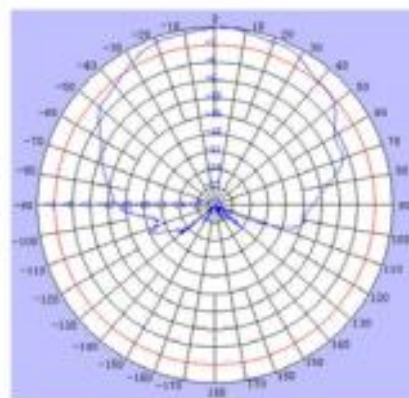

Specifications

Specification	Description
Frequency Range (MHz)	698 to 960 1710 to 2500 2500 to 2700
Gain	9.9 10.9 10.4
Vertical Beamwidth	57 43 46
Horizontal Beamwidth	63 52 54
Front to Back Ratio - dB	23 16 20
VWSR	≤1.5 / ≤1.5 / ≤1.8
Nominal Impedance	50 Ohm
Polarization	Vertical
Max Power	50 W
Connector	N-Female
Dimensions (L x W x H)	17.4 x 8.1 x 1.5 in (44.2 x 20.8 x 3.8 cm)
Operating Temperature	-40° to 140° F (-40° to 60° C)
Wind Rating	123 mph
Weight	2.2 lbs (0.998 kg)
Mounting	Mast / Pole
Mast Diameter	1.6 to 2.0 in. (4.1 to 5.1 cm)

Patterns:

800 MHz

1900 MHz

E-Plane

800 MHz

1900 MHz

H-Plane

Where Automation
Connects™